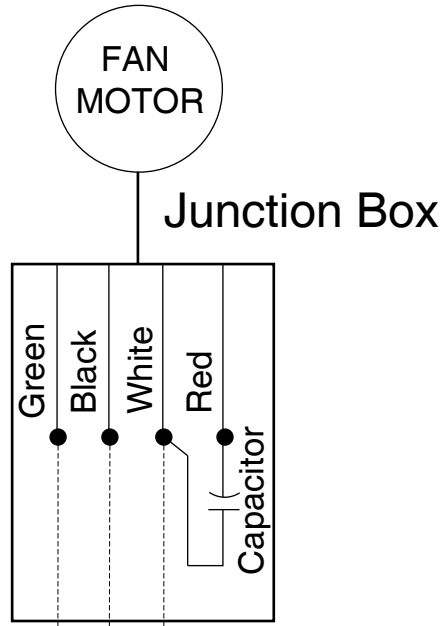

Wiring Diagram

(Please DO NOT discard Junction Box - capacitor inside!)

02.04

PE M1 M2
Refer to Fan Speed Control wiring diagram

Fan Speed Control

- Wire Nut
- Factory Wired
- + Not Connected
- Field Wiring
- Connected